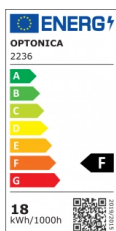

OPTONICA

LED Панел Кръгъл

Мощност

- 18W

Цвят на светлината

Топла светлина

Stamps