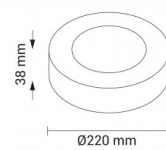

OPTONICA

LED Панел Кръгъл

Мощност

- 18W

Цвят на светлината

Топла светлина

Stamps