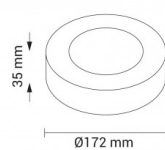

OPTONICA

LED Панел Кръгъл

Мощност

- 12W

Цвят на светлината

Топла светлина

Stamps

Техническа Спецификация

Каталожен Номер	2246
Brand	Optonica
Product Code	DL12-A1
Power	12W
Energy Consumption	12 kWh/1000h
Input voltage	AC180-260V
Flux	960lm
FLUX per watt	80lm/W
IP	20
Dimmable	No
Correlated Color Temperature	2800K
Light Color	Топла светлина
Wattage Equivalent	96W
EAN Code	3800156622463
Energy Efficiency Label	F
Beam angle	120°

Power Factor	0.5
Power LED	12W
On/Off Cycles	25 000x
Instant On	0.2s
Material	Aluminium
Operating Frequency	50-60 Hz
Temperature	-20°C / +40°C
Ra ≥	80
Life span	25 000 Hours
Color Code	828
Lumen maintenance at end of service life	70%
Size of product	Φ172x35 mm
Size of package	180x175x41 mm
Size of Box	550x470x190 mm
Items per pack	1
Items per box	30
Gross weight	0,290 kg
Net weight	0,242 kg