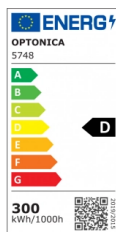

Техническа Спецификация

Каталожен Номер	5748
Brand	Optonica
Product Code	FL300-B4
Power	300W
Energy Consumption	300 kWh/1000h
Input voltage	AC220-240V
Flux	36000 lm
FLUX per watt	120lm/W
IP	65
Dimmable	No
Correlated Color Temperature	4500K
Light Color	Неутрална светлина
Wattage Equivalent	1827W
EAN Code	3800156657489