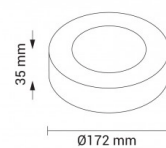

OPTONICA

LED Панел Кръгъл

Мощност

- 12W

Цвят на светлината

Неутрална светлина

Stamps

Техническа Спецификация

Каталожен Номер	2245
Brand	Optonica
Product Code	DL12-A1
Power	12W
Energy Consumption	12 kWh/1000h
Input voltage	AC180-260V
Flux	960lm
FLUX per watt	80lm/W
IP	20
Dimmable	No
Correlated Color Temperature	4500K
Light Color	Неутрална светлина
Wattage Equivalent	96W
EAN Code	3800156622456
Energy Efficiency Label	F
Beam angle	120°

Power Factor	0.5
Power LED	12W
On/Off Cycles	25 000x
Instant On	0.2s
Material	Aluminium
Operating Frequency	50-60 Hz
Temperature	-20°C / +40°C
Ra ≥	80
Life span	25 000 Hours
Color Code	845
Lumen maintenance at end of service life	70%
Size of product	Φ172x35 mm
Size of package	180x175x41 mm
Size of Box	550x470x190 mm
Items per pack	1
Items per box	30
Gross weight	0,290 kg
Net weight	0,242 kg