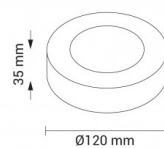

OPTONICA

LED Панел Кръгъл

Мощност

- 6W

Цвят на светлината

Неутрална светлина

Stamps

Техническа Спецификация

Каталожен Номер	2243
Brand	Optonica
Product Code	DL6-A1
Power	6W
Energy Consumption	6 kWh/1000h
Input voltage	AC180-260V
Flux	480 lm
FLUX per watt	80lm/W
IP	20
Dimmable	No
Correlated Color Temperature	4500K
Light Color	Неутрална светлина
Wattage Equivalent	48W
EAN Code	3800156622432
Energy Efficiency Label	F
Beam angle	120°

Power Factor	0.5
Power LED	6W
On/Off Cycles	25 000x
Instant On	0.2s
Material	Aluminium
Operating Frequency	50-60 Hz
Temperature	-20°C / +40°C
Ra ≥	80
Life span	25 000 Hours
Color Code	845
Lumen maintenance at end of service life	70%
Size of product	Φ120x35 mm
Size of package	130x125x41 mm
Size of Box	420x270x285 mm
Items per pack	1
Items per box	40
Gross weight	0,170 kg
Net weight	0,140 kg