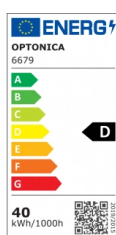

OPTONICA

LED Линеен Осветител IP20

Мощност

- 40W

Цвят на светлината

Топла светлина

Stamps

Техническа Спецификация

Каталожен Номер	6679
Brand	Optonica

Product Code	OT40-A4
Power	40W
Energy Consumption	40 kWh/1000h
Input voltage	AC220-240V
Flux	5360 lm
FLUX per watt	134 lm/W
IP	20
Dimmable	No
Correlated Color Temperature	3000K
Light Color	Топла светлина
EAN Code	3800156666795
Energy Efficiency Label	D
Beam angle	120°
Power Factor	0.5
On/Off Cycles	25 000x
Instant On	100% - 0.1s
Material	ALU+PC
Operating Frequency	50-60 Hz

Temperature	-20°C / +40°C
Ra ≥	80
Life span	25 000 Hours
Color Code	830
Lumen maintenance at end of service life	70%
Size of product	1200x70x20 mm
Size of package	1225x75x28 mm
Items per pack	1
Items per box	40
Gross weight	0,332 kg
Net weight	0,265 kg
Warranty	2 Years