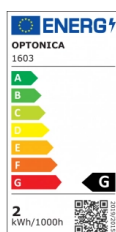

OPTONICA

LED Крушка G4

Мощност

- 2W

Цвят на

светлината

Топла светлина

Stamps

Техническа Спецификация

Каталожен Номер	1603
Brand	Optonica
Product Code	SP2-A1
Socket	G4
Power	2W
Energy Consumption	2 kWh/1000h
Input voltage	DC12V
Flux	180 lm
FLUX per watt	90 lm
IP	20
Dimmable	No
Correlated Color Temperature	2800K
Light Color	Топла светлина
Wattage Equivalent	19W
EAN Code	3800156616035
Energy Efficiency Label	G

Beam angle	360°
Power LED	2W
On/Off Cycles	25 000x
Instant On	0.1s
Operating Frequency	50-60 Hz
Temperature	-20°C / +40°C
Ra ≥	80
Life span	25 000 Hours
Weight of Product	4 gr./ pcs
Color Code	828
Lumen maintenance at end of service life	70%
Size of product	φ10x37 mm
Items per pack	5
Material	ALU + PC
Gross weight	0,005 kg
Net weight	0,004 kg
Warranty	2 Years