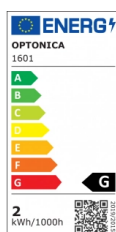

OPTONICA

LED Крушка G4

Мощност

- 2W

Цвят на

светлината

Бяла светлина

Stamps

Техническа Спецификация

Каталожен Номер	1601
Brand	Optonica
Product Code	SP2-A1
Socket	G4
Power	2W
Energy Consumption	2 kWh/1000h
Input voltage	DC12V
Flux	180 lm
FLUX per watt	90 lm
IP	20
Dimmable	No
Correlated Color Temperature	6000K
Light Color	Бяла светлина
Wattage Equivalent	19W
EAN Code	3800156616011
Energy Efficiency Label	G

Beam angle	300°
Power LED	2W
On/Off Cycles	25 000x
Instant On	0.1s
Operating Frequency	50-60 Hz
Temperature	-20°C / +40°C
Ra ≥	80
Life span	25 000 Hours
Weight of Product	4 gr./ pcs
Color Code	860
Lumen maintenance at end of service life	70%
Size of product	φ10x37 mm
Items per pack	5
Items per box	500
Material	ALU + PC
Gross weight	0,005 kg
Net weight	0,004 kg
Warranty	2 Years