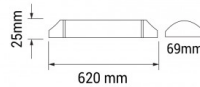

OPTONICA

LED Линеен Осветител IP20

Мощност

- 20W

Цвят на светлината

Неутрална
светлина

Stamps

Техническа Спецификация

Каталожен Номер	6675
Brand	Optonica

Product Code	OT20-A1
Power	20W
Energy Consumption	20 kWh/1000h
Input voltage	AC220-240V
Flux	2300 lm
FLUX per watt	115 lm/W
IP	20
Dimmable	No
Correlated Color Temperature	4000K
Light Color	Неутрална светлина
EAN Code	3800156666757
Energy Efficiency Label	D
Beam angle	120°
Power Factor	0.5
On/Off Cycles	25 000x
Instant On	100% - 0.1s
Material	ALU+PC
Operating Frequency	50-60 Hz

Temperature	-20°C / +40°C
Ra ≥	80
Life span	25 000 Hours
Color Code	840
Lumen maintenance at end of service life	70%
Size of product	620x69x25 mm
Size of package	630x75x28 mm
Items per pack	1
Items per box	40
Gross weight	0,195 kg
Net weight	0,159 kg
Warranty	2 Years