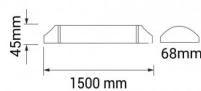

OPTONICA

LED Линеен Осветител IP65

Мощност

- 50W

**Цвят на
светлината**

Бяла светлина

Stamps