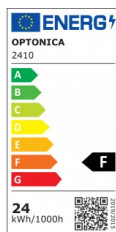

OPTONICA

LED Кръгъл Панел За Външен Монтаж AC85-260V

Мощност

- 24W

Цвят на светлината

Бяла светлина

Stamps

Техническа Спецификация

Каталожен Номер	2410
Brand	Optonica
Product Code	DL24-B1
Power	24W
Energy Consumption	24 kWh/1000h
Input voltage	AC85-265V
Flux	1920 lm
FLUX per watt	80 lm/W
IP	20
Dimmable	No
Correlated Color Temperature	6000K
Light Color	Бяла светлина
Wattage Equivalent	192W
EAN Code	3800156624108

Energy Efficiency Label	F
Beam angle	120°
Power Factor	0.5
Power LED	24W
On/Off Cycles	100 000x
Instant On	0.2s
Operating Frequency	50-60 Hz
Temperature	-20°C / +40°C
Ra ≥	80
Life span	25 000 Hours
Color Code	860
Lumen maintenance at end of service life	70%
Size of product	φ300 x 39 mm
Size of package	310x305x45 mm
Size of Box	420x320x320 mm
Items per pack	1
Items per box	10
Material	Aluminium