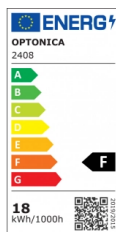

OPTONICA

LED Кръгъл Панел За Външен Монтаж AC85-260V

Мощност

- 18W

Цвят на светлината

Неутрална
светлина

Stamps

Техническа Спецификация

| | |
|-------------------------------------|--------------------|
| Каталожен Номер | 2408 |
| Brand | Optonica |
| Product Code | DL18-B1 |
| Power | 18W |
| Energy Consumption | 18 kWh/1000h |
| Input voltage | AC85-265V |
| Flux | 1440lm |
| FLUX per watt | 80 lm/W |
| IP | 20 |
| Dimmable | No |
| Correlated Color Temperature | 4500K |
| Light Color | Неутрална светлина |
| Wattage Equivalent | 145W |
| EAN Code | 3800156624085 |

| | |
|---|----------------|
| Energy Efficiency Label | F |
| Beam angle | 120° |
| Power Factor | 0.5 |
| Power LED | 18W |
| On/Off Cycles | 100 000x |
| Instant On | 0.2s |
| Operating Frequency | 50-60 Hz |
| Temperature | -20°C / +40°C |
| Ra ≥ | 80 |
| Life span | 25 000 Hours |
| Color Code | 845 |
| Lumen maintenance at end of service life | 70% |
| Size of product | φ220 x 38 mm |
| Size of package | 230x225x45 mm |
| Size of Box | 470x470x240 mm |
| Items per pack | 1 |
| Items per box | 20 |
| Material | Aluminium |