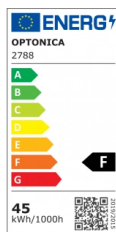

OPTONICA

LED Панел 62*62 CM 1 Бр./Кутия CRI>95

Мощност

- 45W

Цвят на светлината

Бяла светлина

Stamps

Техническа Спецификация

Каталожен Номер	2788
Brand	Optonica
Product Code	DL45-A5
Power	45W
Energy Consumption	45 kWh/1000h
Input voltage	AC175-265V
Flux	3600 lm
FLUX per watt	80lm/W
IP	20
Dimmable	No
Correlated Color Temperature	6000K
Light Color	Бяла светлина
Wattage Equivalent	240W
EAN Code	3800156627888

Energy Efficiency Label	F
Beam angle	120°
On/Off Cycles	25 000x
Instant On	0.1s
Operating Frequency	50-60 Hz
Temperature	-20°C / +40°C
Ra ≥	90
Life span	25 000 Hours
Color Code	960
Body Color	White
Lumen maintenance at end of service life	70%
Size of product	615x615x9 mm
Size of package	630x30x675 mm
Size of Box	645x197x695 mm
Items per pack	1
Items per box	6
Material	PC+Glass
Gross weight	2,371 kg