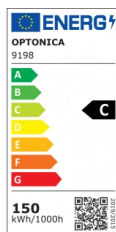

OPTONICA

LED Улично Осветление PF>0.95 High Lumens-Moso Driver

Мощност

- 150W

Цвят на светлината

Бяла светлина

Stamps

Техническа Спецификация

Каталожен Номер	9198
Brand	Optonica
Product Code	SL150-A8
Power	150W
Energy Consumption	150 kWh/1000h
Input voltage	AC100-240V
Flux	21000 lm
FLUX per watt	140lm/W
IP	66
Dimmable	No
Correlated Color Temperature	6000K
Light Color	Бяла светлина
Wattage Equivalent	1078W
EAN Code	3800156691988

Energy Efficiency Label	C
Beam angle	120°
Hole Size	Ø65 mm
On/Off Cycles	35 000x
Instant On	0.1s
Operating Frequency	50-60 Hz
Temperature	-20°C / +40°C
Ra ≥	70
Life span	50 000 Hours
Color Code	860
Lumen maintenance at end of service life	70%
Items per box	1
Protection Class	I
Material	Aluminium
Dimensions	236mm x 773mm x 100mm
Gross weight	7,100 kg
Net weight	6,4545 kg
Warranty	5 Years