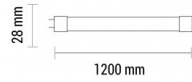

Техническа Спецификация

Каталожен Номер	5624-M
Brand	Optonica
Product Code	TU18-A1
Socket	T8
Power	18W
Energy Consumption	18 kWh/1000h
Input voltage	AC175-265V
Flux	1440lm
FLUX per watt	80lm/W
IP	20
Dimmable	No
Correlated Color Temperature	2800K
Light Color	Топла светлина
Wattage Equivalent	160W