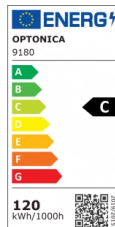

OPTONICA

LED Улично Осветление Високи Лумени Мосо Драйвър

Мощност

- 120W

Цвят на светлината

Бяла светлина

Stamps

Техническа Спецификация

Каталожен Номер	9180
Brand	Optonica
Product Code	SL120-A7
Power	120W
Energy Consumption	120 kWh/1000h
Input voltage	AC220-240V
Flux	18000 lm
FLUX per watt	150lm/W
IP	65
Dimmable	No
Correlated Color Temperature	6000K
Light Color	Бяла светлина
Wattage Equivalent	868W
EAN Code	3800156691803

Energy Efficiency Label	C
Beam angle	120°
Hole Size	Ø65 mm
Power Factor	0.95
Power LED	120W
On/Off Cycles	35 000x
Instant On	0.1s
Operating Frequency	50-60 Hz
Temperature	-20°C / +40°C
Ra ≥	70
Life span	50 000 Hours
Color Code	860
Lumen maintenance at end of service life	70%
Size of product	650x160x76 mm
Items per box	1
Protection Class	I
Material	Aluminium
Gross weight	10,810 kg