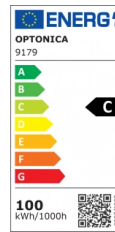

OPTONICA

LED Улично Осветление Високи Лумени Мосо Драйвър

Мощност

- 100W

Цвят на светлината

Бяла светлина

Stamps

Техническа Спецификация

Каталожен Номер	9179
Brand	Optonica
Product Code	SL100-A7
Power	100W
Energy Consumption	100 kWh/1000h
Input voltage	AC220-240V
Flux	15000 lm
FLUX per watt	150lm/W
IP	65
Dimmable	No
Correlated Color Temperature	6000K
Light Color	Бяла светлина
Wattage Equivalent	723W
EAN Code	3800156691797

Energy Efficiency Label	C
Beam angle	120°
Power Factor	0.95
Power LED	100W
On/Off Cycles	35 000x
Instant On	0.1s
Operating Frequency	50-60 Hz
Temperature	-20°C / +40°C
Ra ≥	70
Life span	50 000 Hours
Color Code	860
Lumen maintenance at end of service life	70%
Size of product	650x160x76 mm
Items per box	1
Protection Class	I
Material	Aluminium
Gross weight	8,200 kg
Net weight	6,6129 kg