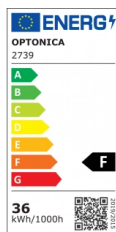

OPTONICA

LED Панел 62X62 36W С Драйвер 6 Бр. В Опаковка

Мощност

- 36W

Цвят на светлината

Топла светлина

Stamps

Техническа Спецификация

Каталожен Номер	2739
Brand	Optonica
Product Code	DL36-A3
Power	36W
Energy Consumption	36 kWh/1000h
Input voltage	AC220-240V
Flux	3060 lm
FLUX per watt	85m/W
IP	20
Correlated Color Temperature	2700K
Light Color	Топла светлина
Wattage Equivalent	204W
EAN Code	3800156627390
Energy Efficiency Label	F

Beam angle	120°
On/Off Cycles	25 000x
Instant On	0.1s
Operating Frequency	50-60 Hz
Temperature	-20°C / +40°C
Ra ≥	80
Life span	25 000 Hours
Color Code	826
Lumen maintenance at end of service life	70%
Size of product	620x620x9 mm
Items per pack	6
Material	PC+Glass
Gross weight	1,900 kg
Net weight	1,880 kg
Warranty	2 Years