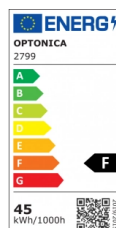

OPTONICA

LED Панел 62x62 CRI 95+ 6Бр./Кутия

Мощност

- 45W

Цвят на светлината

Топла светлина

Stamps

Техническа Спецификация

Каталожен Номер	2799
Brand	Optonica
Product Code	DL45-A4
Power	45W
Energy Consumption	45 kWh/1000h
Input voltage	AC175-265V
Flux	3600 lm
FLUX per watt	80 lm/W
IP	20
Dimmable	No
Correlated Color Temperature	2700K
Light Color	Топла светлина
Wattage Equivalent	240W
EAN Code	3800156627994
Energy Efficiency Label	F
Beam angle	120°

On/Off Cycles	25 000x
Instant On	0.1s
Material	PC+Glass
Operating Frequency	50-60 Hz
Temperature	-20°C / +40°C
Ra ≥	95
Life span	25 000 Hours
Color Code	927
Body Color	White
Lumen maintenance at end of service life	70%
Size of product	615x615x9 mm
Items per pack	6
Gross weight	1,950 kg
Net weight	1,930 kg
Warranty	2 Years