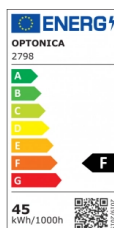

OPTONICA

LED Панел 62x62 CRI 95+ 6Бр./Кутия

Мощност

- 45W

Цвят на светлината

Неутрална светлина

Stamps

Техническа Спецификация

Каталожен Номер	2798
Brand	Optonica
Product Code	DL45-A4
Power	45W
Energy Consumption	45 kWh/1000h
Input voltage	AC175-265V
Flux	3600 lm
FLUX per watt	80 lm/W
IP	20
Dimmable	No
Correlated Color Temperature	4500K
Light Color	Неутрална светлина
Wattage Equivalent	240W
EAN Code	3800156627987
Energy Efficiency Label	F
Beam angle	120°

On/Off Cycles	25 000x
Instant On	0.1s
Material	PC+Glass
Operating Frequency	50-60 Hz
Temperature	-20°C / +40°C
Ra ≥	95
Life span	25 000 Hours
Color Code	945
Body Color	White
Lumen maintenance at end of service life	70%
Size of product	615x615x9 mm
Items per pack	6
Gross weight	1,950 kg
Net weight	1,930 kg
Warranty	2 Years