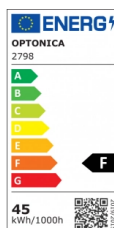

OPTONICA

LED Панел 62x62 CRI 95+ 6Бр./Кутия

Мощност

- 45W

Цвят на светлината

Неутрална
светлина

Stamps

Техническа Спецификация

Каталожен Номер	2798
Brand	Optonica
Product Code	DL45-A4
Power	45W
Energy Consumption	45 kWh/1000h
Input voltage	AC175-265V
Flux	3600 lm
FLUX per watt	80 lm/W
IP	20
Dimmable	No
Correlated Color Temperature	4500K
Light Color	Неутрална светлина
Wattage Equivalent	240W
EAN Code	3800156627987
Energy Efficiency Label	F
Beam angle	120°

On/Off Cycles	25 000x
Instant On	0.1s
Material	PC+Glass
Operating Frequency	50-60 Hz
Temperature	-20°C / +40°C
Ra ≥	95
Life span	25 000 Hours
Color Code	945
Body Color	White
Lumen maintenance at end of service life	70%
Size of product	615x615x9 mm
Items per pack	6
Gross weight	1,950 kg
Net weight	1,930 kg
Warranty	2 Years