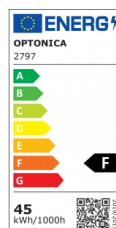

OPTONICA

LED Панел 62x62 CRI 95+ 6Бр./Кутия

Мощност

- 45W

Цвят на светлината

Бяла светлина

Stamps

Техническа Спецификация

Каталожен Номер	2797
Brand	Optonica
Product Code	DL45-A4
Power	45W
Energy Consumption	45 kWh/1000h
Input voltage	AC175-265V
Flux	3600 lm
FLUX per watt	80 lm/W
IP	20
Dimmable	No
Correlated Color Temperature	6000K
Light Color	Бяла светлина
Wattage Equivalent	240W
EAN Code	3800156627970
Energy Efficiency Label	F
Beam angle	120°

On/Off Cycles	25 000x
Instant On	0.1s
Material	PC+Glass
Operating Frequency	50-60 Hz
Temperature	-20°C / +40°C
Ra ≥	95
Life span	25 000 Hours
Color Code	960
Body Color	White
Lumen maintenance at end of service life	70%
Size of product	615x615x9 mm
Items per pack	6
Gross weight	2,150 kg
Net weight	2,130 kg
Warranty	2 Years