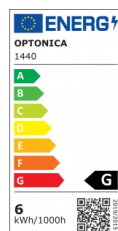

OPTONICA

LED Крушка R50 E14

Мощност

- 6W

Цвят на светлината

Топла светлина

Stamps

Техническа Спецификация

| | |
|-------------------------------------|----------------|
| Каталожен Номер | 1440 |
| Brand | Optonica |
| Product Code | SP6-A8 |
| Socket | E14 |
| Power | 6W |
| Energy Consumption | 6 kWh/1000h |
| Input voltage | AC175-265V |
| Flux | 450 lm |
| FLUX per watt | 75lm/W |
| IP | 20 |
| Dimmable | No |
| Correlated Color Temperature | 2700K |
| Light Color | Топла светлина |
| Wattage Equivalent | 48W |
| EAN Code | 3800156614406 |
| Energy Efficiency Label | G |

| | |
|---|----------------|
| Beam angle | 180° |
| Power Factor | 0.5 |
| Power LED | 6W |
| On/Off Cycles | 25 000x |
| Instant On | 0.2s |
| Material | ALU+PC |
| Operating Frequency | 50-60 Hz |
| Temperature | -20°C / +40°C |
| Ra ≥ | 80 |
| Life span | 25 000 Hours |
| Color Code | 827 |
| Lumen maintenance at end of service life | 70% |
| Size of product | 50x85 mm |
| Size of package | 90x50x50 mm |
| Size of Box | 525x275x195 mm |
| Items per pack | 1 |
| Items per box | 100 |
| Candela | 72 cd |