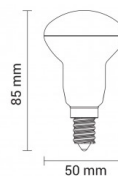

OPTONICA

LED Крушка R50 E14

Мощност

- 6W

Цвят на светлината

Топла светлина

Stamps

Техническа Спецификация

| | |
|-------------------------------------|----------------|
| Каталожен Номер | 1440 |
| Brand | Optonica |
| Product Code | SP6-A8 |
| Socket | E14 |
| Power | 6W |
| Energy Consumption | 6 kWh/1000h |
| Input voltage | AC175-265V |
| Flux | 450 lm |
| FLUX per watt | 75lm/W |
| IP | 20 |
| Dimmable | No |
| Correlated Color Temperature | 2700K |
| Light Color | Топла светлина |
| Wattage Equivalent | 48W |
| EAN Code | 3800156614406 |
| Energy Efficiency Label | G |

| | |
|---|----------------|
| Beam angle | 180° |
| Power Factor | 0.5 |
| Power LED | 6W |
| On/Off Cycles | 25 000x |
| Instant On | 0.2s |
| Material | ALU+PC |
| Operating Frequency | 50-60 Hz |
| Temperature | -20°C / +40°C |
| Ra ≥ | 80 |
| Life span | 25 000 Hours |
| Color Code | 827 |
| Lumen maintenance at end of service life | 70% |
| Size of product | 50x85 mm |
| Size of package | 90x50x50 mm |
| Size of Box | 525x275x195 mm |
| Items per pack | 1 |
| Items per box | 100 |
| Candela | 72 cd |