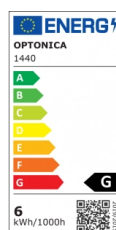

OPTONICA

LED Крушка R50 E14

Мощност

- 6W

Цвят на светлината

Топла светлина

Stamps

Техническа Спецификация

Каталожен Номер	1440
Brand	Optonica
Product Code	SP6-A8
Socket	E14
Power	6W
Energy Consumption	6 kWh/1000h
Input voltage	AC175-265V
Flux	450 lm
FLUX per watt	75lm/W
IP	20
Dimmable	No
Correlated Color Temperature	2700K
Light Color	Топла светлина
Wattage Equivalent	48W
EAN Code	3800156614406
Energy Efficiency Label	G

Beam angle	180°
Power Factor	0.5
Power LED	6W
On/Off Cycles	25 000x
Instant On	0.2s
Material	ALU+PC
Operating Frequency	50-60 Hz
Temperature	-20°C / +40°C
Ra ≥	80
Life span	25 000 Hours
Color Code	827
Lumen maintenance at end of service life	70%
Size of product	50x85 mm
Size of package	90x50x50 mm
Size of Box	525x275x195 mm
Items per pack	1
Items per box	100
Candela	72 cd