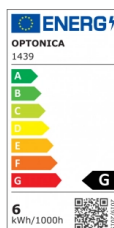

OPTONICA

LED Крушка R50 E14

Мощност

- 6W

Цвят на светлината

Неутрална
светлина

Stamps

Техническа Спецификация

Каталожен Номер	1439
Brand	Optonica
Product Code	SP6-A8
Socket	E14
Power	6W
Energy Consumption	6 kWh/1000h
Input voltage	AC175-265V
Flux	490 lm
FLUX per watt	82lm/W
IP	20
Dimmable	No
Correlated Color Temperature	4500K
Light Color	Неутрална светлина
Wattage Equivalent	48W
EAN Code	3800156614390
Energy Efficiency Label	G

Beam angle	180°
Power Factor	0.5
Power LED	6W
On/Off Cycles	25 000x
Instant On	0.2s
Material	ALU+PC
Operating Frequency	50-60 Hz
Temperature	-20°C / +40°C
Ra ≥	80
Life span	25 000 Hours
Color Code	845
Lumen maintenance at end of service life	70%
Size of product	50x85 mm
Size of package	90x50x50 mm
Size of Box	525x275x195 mm
Items per pack	1
Items per box	100
Candela	72 cd