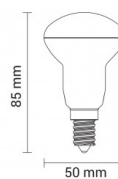

OPTONICA

LED Крушка R50 E14

Мощност

- 6W

Цвят на светлината

Неутрална
светлина

Stamps

Техническа Спецификация

Каталожен Номер	1439
Brand	Optonica
Product Code	SP6-A8
Socket	E14
Power	6W
Energy Consumption	6 kWh/1000h
Input voltage	AC175-265V
Flux	490 lm
FLUX per watt	82lm/W
IP	20
Dimmable	No
Correlated Color Temperature	4500K
Light Color	Неутрална светлина
Wattage Equivalent	48W
EAN Code	3800156614390
Energy Efficiency Label	G

Beam angle	180°
Power Factor	0.5
Power LED	6W
On/Off Cycles	25 000x
Instant On	0.2s
Material	ALU+PC
Operating Frequency	50-60 Hz
Temperature	-20°C / +40°C
Ra ≥	80
Life span	25 000 Hours
Color Code	845
Lumen maintenance at end of service life	70%
Size of product	50x85 mm
Size of package	90x50x50 mm
Size of Box	525x275x195 mm
Items per pack	1
Items per box	100
Candela	72 cd