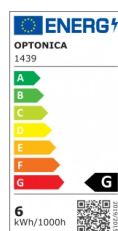

OPTONICA

LED Крушка R50 E14

Мощност

- 6W

Цвят на светлината

Неутрална
светлина

Stamps

Техническа Спецификация

Каталожен Номер	1439
Brand	Optonica
Product Code	SP6-A8
Socket	E14
Power	6W
Energy Consumption	6 kWh/1000h
Input voltage	AC175-265V
Flux	490 lm
FLUX per watt	82lm/W
IP	20
Dimmable	No
Correlated Color Temperature	4500K
Light Color	Неутрална светлина
Wattage Equivalent	48W
EAN Code	3800156614390
Energy Efficiency Label	G

Beam angle	180°
Power Factor	0.5
Power LED	6W
On/Off Cycles	25 000x
Instant On	0.2s
Material	ALU+PC
Operating Frequency	50-60 Hz
Temperature	-20°C / +40°C
Ra ≥	80
Life span	25 000 Hours
Color Code	845
Lumen maintenance at end of service life	70%
Size of product	50x85 mm
Size of package	90x50x50 mm
Size of Box	525x275x195 mm
Items per pack	1
Items per box	100
Candela	72 cd