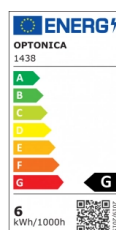

OPTONICA

LED Крушка R50 E14

Мощност

- 6W

Цвят на светлината

Бяла светлина

Stamps

Техническа Спецификация

Каталожен Номер	1438
Brand	Optonica
Product Code	SP6-A8
Socket	E14
Power	6W
Energy Consumption	6 kWh/1000h
Input voltage	AC175-265V
Flux	450 lm
FLUX per watt	75lm/W
IP	20
Dimmable	No
Correlated Color Temperature	6000K
Light Color	Бяла светлина
Wattage Equivalent	48W
EAN Code	3800156614383
Energy Efficiency Label	G

Beam angle	180°
Power Factor	0.5
Power LED	6W
On/Off Cycles	25 000x
Instant On	0.2s
Material	ALU+PC
Operating Frequency	50-60 Hz
Temperature	-20°C / +40°C
Ra ≥	80
Life span	25 000 Hours
Color Code	860
Lumen maintenance at end of service life	70%
Size of product	50x85 mm
Size of package	90x50x50 mm
Size of Box	525x275x195 mm
Items per pack	1
Items per box	100
Candela	72 cd