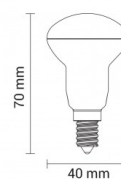

OPTONICA

LED Крушка R39 E14

Мощност

- 4W

Цвят на светлината

Топла светлина

Stamps

Техническа Спецификация

Каталожен Номер	1489
Brand	Optonica
Product Code	SP4-A5
Socket	E14
Power	4W
Energy Consumption	4 kWh/1000h
Input voltage	AC175-265V
Flux	300lm
FLUX per watt	75lm/W
IP	20
Dimmable	No
Correlated Color Temperature	2700K
Light Color	Топла светлина
Wattage Equivalent	30W
EAN Code	3800156614895
Energy Efficiency Label	G

Beam angle	200°
Power Factor	0.5
Power LED	4W
On/Off Cycles	25 000x
Instant On	0.2s
Material	ALU+PC
Operating Frequency	50-60 Hz
Temperature	-20°C / +40°C
Ra ≥	80
Life span	25 000 Hours
Color Code	828
Lumen maintenance at end of service life	70%
Size of product	40x70 mm
Size of package	70x40x40 mm
Size of Box	420x220x165 mm
Items per pack	1
Items per box	100
Candela	41 cd