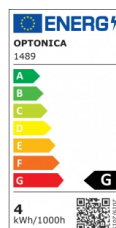

OPTONICA

LED Крушка R39 E14

Мощност

- 4W

Цвят на светлината

Топла светлина

Stamps

Техническа Спецификация

| | |
|-------------------------------------|----------------|
| Каталожен Номер | 1489 |
| Brand | Optonica |
| Product Code | SP4-A5 |
| Socket | E14 |
| Power | 4W |
| Energy Consumption | 4 kWh/1000h |
| Input voltage | AC175-265V |
| Flux | 300lm |
| FLUX per watt | 75lm/W |
| IP | 20 |
| Dimmable | No |
| Correlated Color Temperature | 2700K |
| Light Color | Топла светлина |
| Wattage Equivalent | 30W |
| EAN Code | 3800156614895 |
| Energy Efficiency Label | G |

| | |
|-------------------------------------------------|----------------|
| Beam angle | 200° |
| Power Factor | 0.5 |
| Power LED | 4W |
| On/Off Cycles | 25 000x |
| Instant On | 0.2s |
| Material | ALU+PC |
| Operating Frequency | 50-60 Hz |
| Temperature | -20°C / +40°C |
| Ra ≥ | 80 |
| Life span | 25 000 Hours |
| Color Code | 828 |
| Lumen maintenance at end of service life | 70% |
| Size of product | 39x65 mm |
| Size of package | 70x40x40 mm |
| Size of Box | 420x220x165 mm |
| Items per pack | 1 |
| Items per box | 100 |
| Candela | 41 cd |