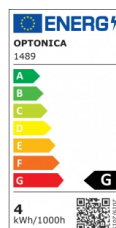

OPTONICA

LED Крушка R39 E14

Мощност

- 4W

Цвят на светлината

Топла светлина

Stamps

Техническа Спецификация

Каталожен Номер	1489
Brand	Optonica
Product Code	SP4-A5
Socket	E14
Power	4W
Energy Consumption	4 kWh/1000h
Input voltage	AC175-265V
Flux	300lm
FLUX per watt	75lm/W
IP	20
Dimmable	No
Correlated Color Temperature	2700K
Light Color	Топла светлина
Wattage Equivalent	30W
EAN Code	3800156614895
Energy Efficiency Label	G

Beam angle	200°
Power Factor	0.5
Power LED	4W
On/Off Cycles	25 000x
Instant On	0.2s
Material	ALU+PC
Operating Frequency	50-60 Hz
Temperature	-20°C / +40°C
Ra ≥	80
Life span	25 000 Hours
Color Code	828
Lumen maintenance at end of service life	70%
Size of product	39x65 mm
Size of package	70x40x40 mm
Size of Box	420x220x165 mm
Items per pack	1
Items per box	100
Candela	41 cd