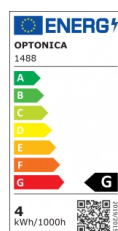

OPTONICA

LED Крушка R39 E14

Мощност

- 4W

Цвят на светлината

Неутрална
светлина

Stamps

Техническа Спецификация

Каталожен Номер	1488
Brand	Optonica
Product Code	SP4-A5
Socket	E14
Power	4W
Energy Consumption	4 kWh/1000h
Input voltage	AC175-265V
Flux	300lm
FLUX per watt	75lm/W
IP	20
Dimmable	No
Correlated Color Temperature	4500K
Light Color	Неутрална светлина
Wattage Equivalent	30W
EAN Code	3800156614888
Energy Efficiency Label	G

Beam angle	200°
Power Factor	0.5
Power LED	4W
On/Off Cycles	25 000x
Instant On	0.2s
Material	ALU+PC
Operating Frequency	50-60 Hz
Temperature	-20°C / +40°C
Ra ≥	80
Life span	25 000 Hours
Color Code	845
Lumen maintenance at end of service life	70%
Size of product	40x70 mm
Size of package	70x40x40 mm
Size of Box	420x220x165 mm
Items per pack	1
Items per box	100
Candela	41 cd