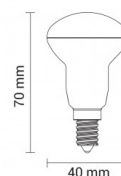

OPTONICA

LED Крушка R39 E14

Мощност

- 4W

Цвят на светлината

Неутрална
светлина

Stamps

Техническа Спецификация

Каталожен Номер	1488
Brand	Optonica
Product Code	SP4-A5
Socket	E14
Power	4W
Energy Consumption	4 kWh/1000h
Input voltage	AC175-265V
Flux	300lm
FLUX per watt	75lm/W
IP	20
Dimmable	No
Correlated Color Temperature	4500K
Light Color	Неутрална светлина
Wattage Equivalent	30W
EAN Code	3800156614888
Energy Efficiency Label	G

Beam angle	200°
Power Factor	0.5
Power LED	4W
On/Off Cycles	25 000x
Instant On	0.2s
Material	ALU+PC
Operating Frequency	50-60 Hz
Temperature	-20°C / +40°C
Ra ≥	80
Life span	25 000 Hours
Color Code	845
Lumen maintenance at end of service life	70%
Size of product	40x70 mm
Size of package	70x40x40 mm
Size of Box	420x220x165 mm
Items per pack	1
Items per box	100
Candela	41 cd