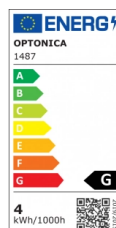

OPTONICA

LED Крушка R39 E14

Мощност

- 4W

Цвят на светлината

Бяла светлина

Stamps

Техническа Спецификация

Каталожен Номер	1487
Brand	Optonica
Product Code	SP4-A5
Socket	E14
Power	4W
Energy Consumption	4 kWh/1000h
Input voltage	AC175-265V
Flux	300lm
FLUX per watt	75lm/W
IP	20
Dimmable	No
Correlated Color Temperature	6000K
Light Color	Бяла светлина
Wattage Equivalent	30W
EAN Code	3800156614871
Energy Efficiency Label	G

Beam angle	200°
Power Factor	0.5
Power LED	4W
On/Off Cycles	25 000x
Instant On	0.2s
Material	ALU+PC
Operating Frequency	50-60 Hz
Temperature	-20°C / +40°C
Ra ≥	80
Life span	25 000 Hours
Color Code	860
Lumen maintenance at end of service life	70%
Size of product	39x65 mm
Size of package	70x40x40 mm
Size of Box	420x220x165 mm
Items per pack	1
Items per box	100
Candela	41 cd