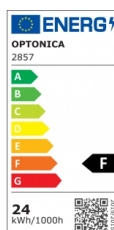

OPTONICA

Luce da Soffitto LED Allstar

Potenza **Colore della luce**

• 24W

Luce calda

Stamps

Specifiche tecniche

Numero di catalogo	2857
Brand	Optonica
Product Code	DL24-B1
Power	24W
Energy Consumption	24 kWh/1000h
Input voltage	AC175-265V
Flux	1900lm
FLUX per watt	86lm/W
IP	20
Dimmable	No
Correlated Color Temperature	3000K
Light Color	Luce calda
EAN Code	3800156628571
Energy Efficiency Label	G
Beam angle	120°
On/Off Cycles	25 000x

Instant On	0.1s
Operating Frequency	50-60 Hz
Temperature	-20°C / +40°C
Ra ≥	80
Life span	25 000 Hours
Color Code	828
Lumen maintenance at end of service life	70%
Size of product	Φ350x65 mm
Size of package	385x74x385 mm
Size of Box	510x510x780 mm
Items per pack	1
Items per box	10
Gross weight	0,724 kg
Net weight	0,500 kg
Warranty	2 Years