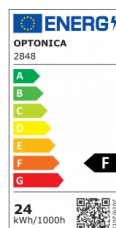

OPTONICA

LED Осветително Тяло

Мощност

- 24W

**Цвят на
светлината**

Топла светлина

Stamps

Техническа Спецификация

Каталожен Номер	2848
Brand	Optonica
Product Code	DL24-B1
Power	24W
Energy Consumption	24 kWh/1000h
Input voltage	AC175-265V
Flux	1990 Lm
FLUX per watt	83lm/W
IP	20
Dimmable	No
Correlated Color Temperature	3000K
Light Color	Топла светлина
EAN Code	3800156628489
Energy Efficiency Label	F
Beam angle	120°
On/Off Cycles	25 000x

Instant On	0.1s
Operating Frequency	50-60 Hz
Temperature	-20°C / +40°C
Ra ≥	80
Life span	25 000 Hours
Color Code	826
Lumen maintenance at end of service life	70%
Size of product	Φ350x65 mm
Size of package	385x74x385 mm
Size of Box	510x510x780 mm
Items per pack	1
Items per box	10
Gross weight	0,724 kg
Net weight	0,500 kg
Warranty	2 Years