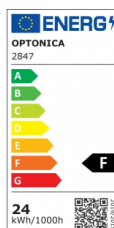

OPTONICA

LED Осветително Тяло

Мощност

- 24W

**Цвят на
светлината**

Неутрална
светлина

Stamps

Техническа Спецификация

Каталожен Номер	2847
Brand	Optonica
Product Code	DL24-B1
Power	24W
Energy Consumption	24 kWh/1000h
Input voltage	AC175-265V
Flux	1990 Lm
FLUX per watt	83lm/W
IP	20
Dimmable	No
Correlated Color Temperature	4500K
Light Color	Неутрална светлина
EAN Code	3800156628472
Energy Efficiency Label	F
Beam angle	120°
On/Off Cycles	25 000x

Instant On	0.1s
Operating Frequency	50-60 Hz
Temperature	-20°C / +40°C
Ra ≥	80
Life span	25 000 Hours
Color Code	845
Lumen maintenance at end of service life	70%
Size of product	Φ350x65 mm
Size of package	385x74x385 mm
Size of Box	510x510x780 mm
Items per pack	1
Items per box	10
Gross weight	0,724 kg
Net weight	0,500 kg
Warranty	2 Years