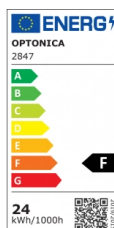

OPTONICA

LED Осветително Тяло

Мощност

- 24W

Цвят на светлината

Неутрална
светлина

Stamps

Техническа Спецификация

Каталожен Номер	2847
Brand	Optonica
Product Code	DL24-B1
Power	24W
Energy Consumption	24 kWh/1000h
Input voltage	AC175-265V
Flux	1990 Lm
FLUX per watt	83lm/W
IP	20
Dimmable	No
Correlated Color Temperature	4500K
Light Color	Неутрална светлина
EAN Code	3800156628472
Energy Efficiency Label	F
Beam angle	120°
On/Off Cycles	25 000x

Instant On	0.1s
Operating Frequency	50-60 Hz
Temperature	-20°C / +40°C
Ra ≥	80
Life span	25 000 Hours
Color Code	845
Lumen maintenance at end of service life	70%
Size of product	Φ350x65 mm
Size of package	385x74x385 mm
Size of Box	510x510x780 mm
Items per pack	1
Items per box	10
Gross weight	0,724 kg
Net weight	0,500 kg
Warranty	2 Years