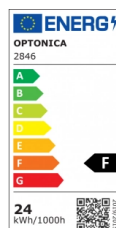

OPTONICA

LED Осветително Тяло

Мощност

- 24W

**Цвят на
светлината**

Бяла светлина

Stamps

Техническа Спецификация

Каталожен Номер	2846
Brand	Optonica
Product Code	DL24-B1
Power	24W
Energy Consumption	24 kWh/1000h
Input voltage	AC175-265V
Flux	1990 Lm
FLUX per watt	83lm/W
IP	20
Dimmable	No
Correlated Color Temperature	6000K
Light Color	Бяла светлина
EAN Code	3800156628465
Energy Efficiency Label	F
Beam angle	120°
On/Off Cycles	25 000x

Instant On	0.1s
Operating Frequency	50-60 Hz
Temperature	-20°C / +40°C
Ra ≥	80
Life span	25 000 Hours
Color Code	860
Lumen maintenance at end of service life	70%
Size of product	Φ350x65 mm
Size of package	385x74x385 mm
Size of Box	510x510x780 mm
Items per pack	1
Items per box	10
Gross weight	0,724 kg
Net weight	0,500 kg
Warranty	2 Years