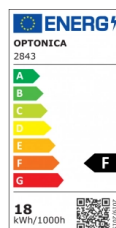

OPTONICA

LED Осветително Тяло

Мощност

- 18W

Цвят на светлината

Бяла светлина

Stamps

Техническа Спецификация

Каталожен Номер	2843
Brand	Optonica
Product Code	DL18-B1
Power	18W
Energy Consumption	18 kWh/1000h
Input voltage	AC175-265V
Flux	1550 Lm
FLUX per watt	86lm/W
IP	20
Dimmable	No
Correlated Color Temperature	6000K
Light Color	Бяла светлина
EAN Code	3800156628434
Energy Efficiency Label	F
Beam angle	120°
On/Off Cycles	25 000x

Instant On	0.1s
Operating Frequency	50-60 Hz
Temperature	-20°C / +40°C
Ra ≥	80
Life span	25 000 Hours
Color Code	860
Lumen maintenance at end of service life	70%
Size of product	Φ300x65 mm
Size of package	334x73.5x334 mm
Size of Box	510x510x780 mm
Items per pack	1
Items per box	20
Gross weight	0,642 kg
Net weight	0,442 kg
Warranty	2 Years