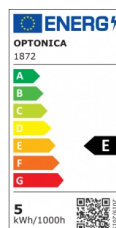

OPTONICA

LED Филамент Крушка R50 E14

Мощност

- 5W

Цвят на светлината

Топла светлина

Stamps

Техническа Спецификация

Каталожен Номер	1872
Brand	Optonica
Product Code	SP5-A6
Socket	E14
Power	5W
Energy Consumption	5 kWh/1000h
Input voltage	AC175-265V
Flux	600 lm
FLUX per watt	120lm/W
IP	20
Dimmable	No
Correlated Color Temperature	2700K
Light Color	Топла светлина
Wattage Equivalent	40W
EAN Code	3800156618725
Energy Efficiency Label	E

Beam angle	150°
Power Factor	0.5
Power LED	5W
On/Off Cycles	25 000x
Instant On	0.2s
Material	Glass
Operating Frequency	50-60 Hz
Temperature	-20°C / +40°C
Ra ≥	80
Life span	25 000 Hours
Color Code	828
Lumen maintenance at end of service life	70%
Size of product	50x82 mm
Size of package	90x50x50 mm
Size of Box	605x305x210 mm
Items per pack	1
Items per box	100
Candela	129 cd