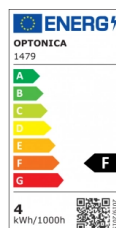

OPTONICA

LED Филамент Крушка G45 E14

Мощност

- 4W

Цвят на светлината

Топла светлина

Stamps

Техническа Спецификация

Каталожен Номер	1479
Brand	Optonica
Product Code	SP4-A4
Socket	E14
Power	4W
Energy Consumption	4 kWh/1000h
Input voltage	AC175-265V
Flux	400 lm
FLUX per watt	100lm/W
IP	20
Dimmable	No
Correlated Color Temperature	2700K
Light Color	Топла светлина
Wattage Equivalent	32W
EAN Code	3800156614796
Energy Efficiency Label	F

Beam angle	300°
Power Factor	0.5
Power LED	4W
On/Off Cycles	25 000x
Instant On	0.2s
Material	Glass
Operating Frequency	50-60 Hz
Temperature	-20°C / +40°C
Ra ≥	80
Life span	25 000 Hours
Color Code	827
Lumen maintenance at end of service life	70%
Size of product	45x78 mm
Size of package	85x50x50 mm
Size of Box	555x275x200 mm
Items per pack	1
Items per box	100
Candela	34 cd