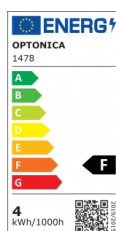

OPTONICA

LED Филамент Крушка G45 E14

Мощност

- 4W

Цвят на светлината

Неутрална
светлина

Stamps

Техническа Спецификация

Каталожен Номер	1478
Brand	Optonica
Product Code	SP4-A4
Socket	E14
Power	4W
Energy Consumption	4 kWh/1000h
Input voltage	AC175-265V
Flux	400 lm
FLUX per watt	100lm/W
IP	20
Dimmable	No
Correlated Color Temperature	4500K
Light Color	Неутрална светлина
Wattage Equivalent	32W
EAN Code	3800156614789
Energy Efficiency Label	F

Beam angle	300°
Power Factor	0.5
Power LED	4W
On/Off Cycles	25 000x
Instant On	0.2s
Material	Glass
Operating Frequency	50-60 Hz
Temperature	-20°C / +40°C
Ra ≥	80
Life span	25 000 Hours
Color Code	845
Lumen maintenance at end of service life	70%
Size of product	45x78 mm
Size of package	85x50x50 mm
Size of Box	555x275x200 mm
Items per pack	1
Items per box	100
Candela	34 cd