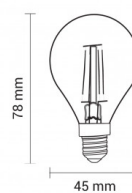

OPTONICA

LED Филамент Крушка G45 E14

Мощност

- 4W

Цвят на светлината

Неутрална
светлина

Stamps

Техническа Спецификация

Каталожен Номер	1478
Brand	Optonica
Product Code	SP4-A4
Socket	E14
Power	4W
Energy Consumption	4 kWh/1000h
Input voltage	AC175-265V
Flux	400 lm
FLUX per watt	100lm/W
IP	20
Dimmable	No
Correlated Color Temperature	4500K
Light Color	Неутрална светлина
Wattage Equivalent	32W
EAN Code	3800156614789
Energy Efficiency Label	F

Beam angle	300°
Power Factor	0.5
Power LED	4W
On/Off Cycles	25 000x
Instant On	0.2s
Material	Glass
Operating Frequency	50-60 Hz
Temperature	-20°C / +40°C
Ra ≥	80
Life span	25 000 Hours
Color Code	845
Lumen maintenance at end of service life	70%
Size of product	45x78 mm
Size of package	85x50x50 mm
Size of Box	555x275x200 mm
Items per pack	1
Items per box	100
Candela	34 cd