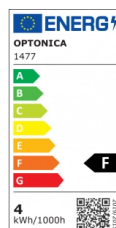

OPTONICA

LED Филамент Крушка G45 E14

Мощност

- 4W

Цвят на светлината

Бяла светлина

Stamps

Техническа Спецификация

Каталожен Номер	1477
Brand	Optonica
Product Code	SP4-A4
Socket	E14
Power	4W
Energy Consumption	4 kWh/1000h
Input voltage	AC175-265V
Flux	400 lm
FLUX per watt	100lm/W
IP	20
Dimmable	No
Correlated Color Temperature	6000K
Light Color	Бяла светлина
Wattage Equivalent	32W
EAN Code	3800156614772
Energy Efficiency Label	F

Beam angle	300°
Power Factor	0.5
Power LED	4W
On/Off Cycles	25 000x
Instant On	0.2s
Material	Glass
Operating Frequency	50-60 Hz
Temperature	-20°C / +40°C
Ra ≥	80
Life span	25 000 Hours
Color Code	860
Lumen maintenance at end of service life	70%
Size of product	45x78 mm
Size of package	85x50x50 mm
Size of Box	555x275x200 mm
Items per pack	1
Items per box	100
Candela	34 cd