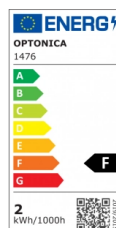

OPTONICA

LED Филамент Крушка G45 E14

Мощност

- 2W

Цвят на светлината

Топла светлина

Stamps

Техническа Спецификация

Каталожен Номер	1476
Brand	Optonica
Product Code	SP2-A2
Socket	E14
Power	2W
Energy Consumption	2 kWh/1000h
Input voltage	AC220V
Flux	200 lm
FLUX per watt	100lm/W
IP	20
Dimmable	No
Correlated Color Temperature	2700K
Light Color	Топла светлина
Wattage Equivalent	16W
EAN Code	3800156614765
Energy Efficiency Label	F

Beam angle	300°
Power Factor	0.5
Power LED	2W
On/Off Cycles	25 000x
Instant On	0.2s
Material	Glass
Operating Frequency	50-60 Hz
Temperature	-20°C / +40°C
Ra ≥	80
Life span	25 000 Hours
Color Code	827
Lumen maintenance at end of service life	70%
Size of product	45x78 mm
Size of package	85x50x50 mm
Size of Box	555x275x200 mm
Items per pack	1
Items per box	100
Candela	19 cd