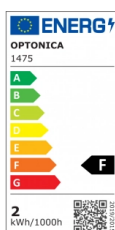

OPTONICA

LED Филамент Крушка G45 E14

Мощност

- 2W

Цвят на светлината

Неутрална
светлина

Stamps

Техническа Спецификация

Каталожен Номер	1475
Brand	Optonica
Product Code	SP2-A2
Socket	E14
Power	2W
Energy Consumption	2 kWh/1000h
Input voltage	AC220V
Flux	200 lm
FLUX per watt	100lm/W
IP	20
Dimmable	No
Correlated Color Temperature	4500K
Light Color	Неутрална светлина
Wattage Equivalent	16W
EAN Code	3800156614758
Energy Efficiency Label	F

Beam angle	300°
Power Factor	0.5
Power LED	2W
On/Off Cycles	25 000x
Instant On	0.2s
Material	Glass
Operating Frequency	50-60 Hz
Temperature	-20°C / +40°C
Ra ≥	80
Life span	25 000 Hours
Color Code	845
Lumen maintenance at end of service life	70%
Size of product	45x78 mm
Size of package	85x50x50 mm
Size of Box	555x275x200 mm
Items per pack	1
Items per box	100
Candela	19 cd