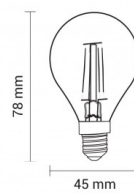

OPTONICA

LED Филамент Крушка G45 E14

Мощност

- 2W

Цвят на светлината

Бяла светлина

Stamps

Техническа Спецификация

Каталожен Номер	1474
Brand	Optonica
Product Code	SP2-A2
Socket	E14
Power	2W
Energy Consumption	2 kWh/1000h
Input voltage	AC220V
Flux	200 lm
FLUX per watt	100lm/W
IP	20
Dimmable	No
Correlated Color Temperature	6000K
Light Color	Бяла светлина
Wattage Equivalent	16W
EAN Code	3800156614741
Energy Efficiency Label	F

Beam angle	300°
Power Factor	0.5
Power LED	2W
On/Off Cycles	25 000x
Instant On	0.2s
Material	Glass
Operating Frequency	50-60 Hz
Temperature	-20°C / +40°C
Ra ≥	80
Life span	25 000 Hours
Color Code	860
Lumen maintenance at end of service life	70%
Size of product	45x78 mm
Size of package	85x50x50 mm
Size of Box	555x275x200 mm
Items per pack	1
Items per box	100
Candela	19 cd