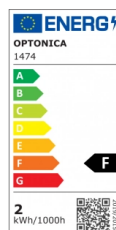

OPTONICA

LED Филамент Крушка G45 E14

Мощност

- 2W

Цвят на светлината

Бяла светлина

Stamps

Техническа Спецификация

Каталожен Номер	1474
Brand	Optonica
Product Code	SP2-A2
Socket	E14
Power	2W
Energy Consumption	2 kWh/1000h
Input voltage	AC220V
Flux	200 lm
FLUX per watt	100lm/W
IP	20
Dimmable	No
Correlated Color Temperature	6000K
Light Color	Бяла светлина
Wattage Equivalent	16W
EAN Code	3800156614741
Energy Efficiency Label	F

Beam angle	300°
Power Factor	0.5
Power LED	2W
On/Off Cycles	25 000x
Instant On	0.2s
Material	Glass
Operating Frequency	50-60 Hz
Temperature	-20°C / +40°C
Ra ≥	80
Life span	25 000 Hours
Color Code	860
Lumen maintenance at end of service life	70%
Size of product	45x78 mm
Size of package	85x50x50 mm
Size of Box	555x275x200 mm
Items per pack	1
Items per box	100
Candela	19 cd