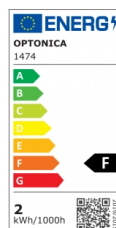

OPTONICA

LED Филамент Крушка G45 E14

Мощност

- 2W

Цвят на светлината

Бяла светлина

Stamps

Техническа Спецификация

Каталожен Номер	1474
Brand	Optonica
Product Code	SP2-A2
Socket	E14
Power	2W
Energy Consumption	2 kWh/1000h
Input voltage	AC220V
Flux	200 lm
FLUX per watt	100lm/W
IP	20
Dimmable	No
Correlated Color Temperature	6000K
Light Color	Бяла светлина
Wattage Equivalent	16W
EAN Code	3800156614741
Energy Efficiency Label	F

Beam angle	300°
Power Factor	0.5
Power LED	2W
On/Off Cycles	25 000x
Instant On	0.2s
Material	Glass
Operating Frequency	50-60 Hz
Temperature	-20°C / +40°C
Ra ≥	80
Life span	25 000 Hours
Color Code	860
Lumen maintenance at end of service life	70%
Size of product	45x78 mm
Size of package	85x50x50 mm
Size of Box	555x275x200 mm
Items per pack	1
Items per box	100
Candela	19 cd