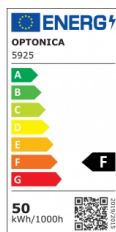

OPTONICA

LED SMD

Прожектор Черен City Line

Мощност

- 50W

Цвят на светлината

Неутрална
светлина

Stamps

Техническа Спецификация

Каталожен Номер	5925
Brand	Optonica
Product Code	FL50-B1
Power	50W
Energy Consumption	50 kWh/1000h
Input voltage	AC220-265V
Flux	4000 lm
FLUX per watt	80 lm/W
IP	65
Correlated Color Temperature	4500K
Light Color	Неутрална светлина
Wattage Equivalent	267W
EAN Code	3800156659254
Energy Efficiency Label	F

Beam angle	120°
On/Off Cycles	100 000x
Instant On	0.1s
Operating Frequency	50-60 Hz
Temperature	-20°C / +40°C
Ra ≥	80
Life span	25 000 Hours
Color Code	845
Lumen maintenance at end of service life	70%
Size of product	217x185x26 mm
Size of package	222X31X188 mm
Items per pack	1
Items per box	20
Material	Aluminium
Gross weight	0,650 kg
Net weight	0,588 kg
Warranty	2 Years