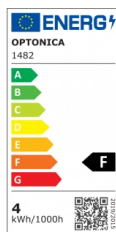

OPTONICA

LED Филамент Крушка C35T E14 Candle

Мощност

- 4W

Цвят на светлината

Топла светлина

Stamps

Техническа Спецификация

Каталожен Номер	1482
Brand	Optonica
Product Code	SP4-A4
Socket	E14
Power	4W
Energy Consumption	4 kWh/1000h
Input voltage	AC175-265V
Flux	400 lm
FLUX per watt	100lm/W
IP	20
Dimmable	No
Correlated Color Temperature	2700K
Light Color	Топла светлина
Wattage Equivalent	36W

EAN Code	3800156614826
Energy Efficiency Label	F
Beam angle	300°
Power Factor	0.5
Power LED	4W
On/Off Cycles	25 000x
Instant On	0.2s
Material	ALU+PC
Operating Frequency	50-60 Hz
Temperature	-20°C / +40°C
Ra ≥	80
Life span	25 000 Hours
Color Code	827
Lumen maintenance at end of service life	70%
Size of product	35x115 mm
Size of package	130x40x40 mm
Size of Box	450x220x276 mm
Items per pack	1