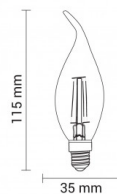

OPTONICA

LED Филамент Крушка C35T E14 Candle

Мощност

- 4W

Цвят на светлината

Топла светлина

Stamps

Техническа Спецификация

Каталожен Номер	1482
Brand	Optonica
Product Code	SP4-A4
Socket	E14
Power	4W
Energy Consumption	4 kWh/1000h
Input voltage	AC175-265V
Flux	400 lm
FLUX per watt	100lm/W
IP	20
Dimmable	No
Correlated Color Temperature	2700K
Light Color	Топла светлина
Wattage Equivalent	36W

EAN Code	3800156614826
Energy Efficiency Label	F
Beam angle	300°
Power Factor	0.5
Power LED	4W
On/Off Cycles	25 000x
Instant On	0.2s
Material	ALU+PC
Operating Frequency	50-60 Hz
Temperature	-20°C / +40°C
Ra ≥	80
Life span	25 000 Hours
Color Code	827
Lumen maintenance at end of service life	70%
Size of product	35x115 mm
Size of package	130x40x40 mm
Size of Box	450x220x276 mm
Items per pack	1