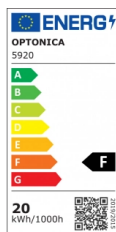

OPTONICA

LED SMD

Прожектор Черен City Line

Мощност

- 20W

Цвят на светлината

Топла светлина

Stamps

Техническа Спецификация

Каталожен Номер	5920
Brand	Optonica
Product Code	FL20-B1
Power	20W
Energy Consumption	20 kWh/1000h
Input voltage	AC220-265V
Flux	1600 lm
FLUX per watt	80 lm/W
IP	65
Correlated Color Temperature	2700K
Light Color	Топла светлина
Wattage Equivalent	107W
EAN Code	3800156659209
Energy Efficiency Label	F

Beam angle	120°
On/Off Cycles	100 000x
Instant On	0.1s
Operating Frequency	50-60 Hz
Temperature	-20°C / +40°C
Ra ≥	80
Life span	25 000 Hours
Color Code	826
Lumen maintenance at end of service life	70%
Size of product	142x130x24 mm
Size of package	148X30X135 mm
Items per pack	1
Items per box	40
Material	Aluminium
Gross weight	0,298 kg
Net weight	0,261 kg
Warranty	2 Years