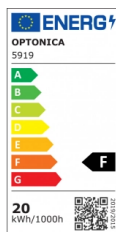

OPTONICA

LED SMD

Прожектор Черен City Line

Мощност

- 20W

Цвят на светлината

Неутрална
светлина

Stamps

Техническа Спецификация

Каталожен Номер	5919
Brand	Optonica
Product Code	FL20-B1
Power	20W
Energy Consumption	20 kWh/1000h
Input voltage	AC220-265V
Flux	1600 lm
FLUX per watt	80 lm/W
IP	65
Correlated Color Temperature	4500K
Light Color	Неутрална светлина
Wattage Equivalent	107W
EAN Code	3800156659193
Energy Efficiency Label	F

Beam angle	120°
On/Off Cycles	100 000x
Instant On	0.1s
Operating Frequency	50-60 Hz
Temperature	-20°C / +40°C
Ra ≥	80
Life span	25 000 Hours
Color Code	845
Lumen maintenance at end of service life	70%
Size of product	142x130x24 mm
Size of package	148X30X135 mm
Items per pack	1
Items per box	40
Material	Aluminium
Gross weight	0,298 kg
Net weight	0,261 kg
Warranty	2 Years