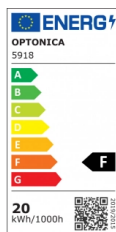

OPTONICA

LED SMD

Прожектор Черен City Line

Мощност

- 20W

Цвят на

светлината

Бяла светлина

Stamps

Техническа Спецификация

Каталожен Номер	5918
Brand	Optonica
Product Code	FL20-B1
Power	20W
Energy Consumption	20 kWh/1000h
Input voltage	AC220-265V
Flux	1600 lm
FLUX per watt	80 lm/W
IP	65
Correlated Color Temperature	6000K
Light Color	Бяла светлина
Wattage Equivalent	107W
EAN Code	3800156659186
Energy Efficiency Label	F

Beam angle	120°
On/Off Cycles	100 000x
Instant On	0.1s
Operating Frequency	50-60 Hz
Temperature	-20°C / +40°C
Ra ≥	80
Life span	25 000 Hours
Color Code	860
Lumen maintenance at end of service life	70%
Size of product	142x130x24 mm
Size of package	148X30X135 mm
Items per pack	1
Items per box	40
Material	Aluminium
Gross weight	0,298 kg
Net weight	0,261 kg
Warranty	2 Years