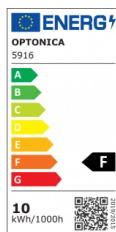

OPTONICA

LED SMD

Прожектор Черен City Line

Мощност

- 10W

Цвят на светлината

Неутрална
светлина

Stamps

Техническа Спецификация

Каталожен Номер	5916
Brand	Optonica
Product Code	FL10-B1
Power	10W
Energy Consumption	10 kWh/1000h
Input voltage	AC220-265V
Flux	800lm
FLUX per watt	80 lm/W
IP	65
Correlated Color Temperature	4500K
Light Color	Неутрална светлина
Wattage Equivalent	53W
EAN Code	3800156659162
Energy Efficiency Label	F

Beam angle	120°
On/Off Cycles	100 000x
Instant On	0.1s
Operating Frequency	50-60 Hz
Temperature	-20°C / +40°C
Ra ≥	80
Life span	25 000 Hours
Color Code	845
Lumen maintenance at end of service life	70%
Size of product	108x100x24 mm
Size of package	113X34X105 mm
Items per pack	1
Items per box	60
Material	Aluminium
Gross weight	0,200 kg
Net weight	0,173 kg
Warranty	2 Years