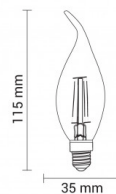

OPTONICA

LED Филамент Крушка C35T E14 Candle

Мощност

- 4W

Цвят на светлината

Неутрална
светлина

Stamps

Техническа Спецификация

Каталожен Номер	1481
Brand	Optonica
Product Code	SP4-A4
Socket	E14
Power	4W
Energy Consumption	4 kWh/1000h
Input voltage	AC175-265V
Flux	400 lm
FLUX per watt	100lm/W
IP	20
Dimmable	No
Correlated Color Temperature	4500K
Light Color	Неутрална светлина
Wattage Equivalent	36W

EAN Code	3800156614819
Energy Efficiency Label	F
Beam angle	300°
Power Factor	0.5
Power LED	4W
On/Off Cycles	25 000x
Instant On	0.2s
Material	ALU+PC
Operating Frequency	50-60 Hz
Temperature	-20°C / +40°C
Ra ≥	80
Life span	25 000 Hours
Color Code	845
Lumen maintenance at end of service life	70%
Size of product	35x115 mm
Size of package	130x40x40 mm
Size of Box	450x220x276 mm
Items per pack	1