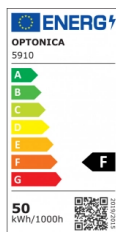

OPTONICA

LED SMD

Прожектор Бял City Line

Мощност

- 50W

Цвят на светлината

Неутрална светлина

Stamps

Техническа Спецификация

Каталожен Номер	5910
Brand	Optonica
Product Code	FL50-B1
Power	50W
Energy Consumption	50 kWh/1000h
Input voltage	AC220-265V
Flux	4000 lm
FLUX per watt	80 lm/W
IP	65
Correlated Color Temperature	4500K
Light Color	Неутрална светлина
Wattage Equivalent	267W
EAN Code	3800156659100
Energy Efficiency Label	F

Beam angle	120°
On/Off Cycles	100 000x
Instant On	0.1s
Material	Aluminium
Operating Frequency	50-60 Hz
Temperature	-20°C / +40°C
Ra ≥	80
Life span	25 000 Hours
Color Code	845
Lumen maintenance at end of service life	70%
Size of product	217x185x26 mm
Size of package	222x188x31 mm
Items per pack	1
Items per box	20
Gross weight	0,650 kg
Net weight	0,588 kg
Warranty	2 Years