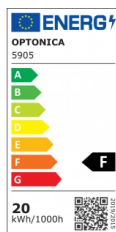

OPTONICA

LED SMD

Прожектор Бял City Line

Мощност

- 20W

Цвят на светлината

Топла светлина

Stamps

Техническа Спецификация

Каталожен Номер	5905
Brand	Optonica
Product Code	FL20-B1
Power	20W
Energy Consumption	20 kWh/1000h
Input voltage	AC220-265V
Flux	1600 lm
FLUX per watt	80 lm/W
IP	65
Correlated Color Temperature	2700K
Light Color	Топла светлина
Wattage Equivalent	107W
EAN Code	3800156659056
Energy Efficiency Label	F

Beam angle	120°
On/Off Cycles	100 000x
Instant On	0.1s
Material	Aluminium
Operating Frequency	50-60 Hz
Temperature	-20°C / +40°C
Ra ≥	80
Life span	25 000 Hours
Color Code	828
Lumen maintenance at end of service life	70%
Size of product	142x130x24 mm
Size of package	148x135x30 mm
Items per pack	1
Items per box	40
Gross weight	0,298 kg
Net weight	0,261 kg
Warranty	2 Years