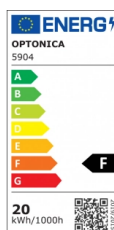

OPTONICA

Proiettore LED SMD Bianco Linea Città

Potenza **Colore della luce**

• 20W

Luce naturale

Stamps

Specifiche tecniche

Numero di catalogo	5904
Brand	Optonica
Product Code	FL20-B1
Power	20W
Energy Consumption	20 kWh/1000h
Input voltage	AC220-265V
Flux	1600 lm
FLUX per watt	80 lm/W
IP	65
Correlated Color Temperature	4500K
Light Color	Luce naturale
Wattage Equivalent	107W
EAN Code	3800156659049
Energy Efficiency Label	F
Beam angle	120°
On/Off Cycles	100 000x

Instant On	0.1s
Material	Aluminium
Operating Frequency	50-60 Hz
Temperature	-20°C / +40°C
Ra ≥	80
Life span	25 000 Hours
Color Code	845
Lumen maintenance at end of service life	70%
Size of product	142x130x24 mm
Size of package	148x135x30 mm
Items per pack	1
Items per box	40
Gross weight	0,298 kg
Net weight	0,261 kg
Warranty	2 Years