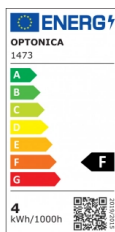

OPTONICA

LED Филамент Крушка С35 Е14 Candle Димируема

Мощност

- 4W

Цвят на светлината

Топла светлина

Stamps

Техническа Спецификация

Каталожен Номер	1473
Brand	Optonica
Product Code	SP4-A6
Socket	E14
Power	4W
Energy Consumption	4 kWh/1000h
Input voltage	AC175-265V
Flux	400 lm
FLUX per watt	100lm/W
IP	20
Dimmable	Yes
Correlated Color Temperature	2800K
Light Color	Топла светлина
Wattage Equivalent	32W

EAN Code	3800156614734
Energy Efficiency Label	F
Beam angle	300°
Power Factor	0.5
Power LED	4W
On/Off Cycles	25 000x
Instant On	0.2s
Material	Glass
Operating Frequency	50-60 Hz
Temperature	-20°C / +40°C
Ra ≥	80
Life span	25 000 Hours
Color Code	828
Lumen maintenance at end of service life	70%
Size of product	35x98 mm
Size of package	100x40x40 mm
Size of Box	420x215x240 mm
Items per pack	1