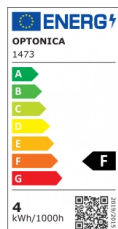

OPTONICA

LED Филамент Крушка С35 Е14 Candle Димируема

Мощност

- 4W

Цвят на светлината

Топла светлина

Stamps

Техническа Спецификация

Каталожен Номер	1473
Brand	Optonica
Product Code	SP4-A6
Socket	E14
Power	4W
Energy Consumption	4 kWh/1000h
Input voltage	AC175-265V
Flux	400 lm
FLUX per watt	100lm/W
IP	20
Dimmable	Yes
Correlated Color Temperature	2800K
Light Color	Топла светлина
Wattage Equivalent	32W

EAN Code	3800156614734
Energy Efficiency Label	F
Beam angle	300°
Power Factor	0.5
Power LED	4W
On/Off Cycles	25 000x
Instant On	0.2s
Material	Glass
Operating Frequency	50-60 Hz
Temperature	-20°C / +40°C
Ra ≥	80
Life span	25 000 Hours
Color Code	828
Lumen maintenance at end of service life	70%
Size of product	35x95 mm
Size of package	100x40x40 mm
Size of Box	420x215x240 mm
Items per pack	1