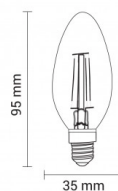

OPTONICA

LED Филамент Крушка С35 Е14 Candle Димируема

Мощност

- 4W

Цвят на светлината

Топла светлина

Stamps

Техническа Спецификация

Каталожен Номер	1473
Brand	Optonica
Product Code	SP4-A6
Socket	E14
Power	4W
Energy Consumption	4 kWh/1000h
Input voltage	AC175-265V
Flux	400 lm
FLUX per watt	100lm/W
IP	20
Dimmable	Yes
Correlated Color Temperature	2800K
Light Color	Топла светлина
Wattage Equivalent	32W

EAN Code	3800156614734
Energy Efficiency Label	F
Beam angle	300°
Power Factor	0.5
Power LED	4W
On/Off Cycles	25 000x
Instant On	0.2s
Material	Glass
Operating Frequency	50-60 Hz
Temperature	-20°C / +40°C
Ra ≥	80
Life span	25 000 Hours
Color Code	828
Lumen maintenance at end of service life	70%
Size of product	35x95 mm
Size of package	100x40x40 mm
Size of Box	420x215x240 mm
Items per pack	1